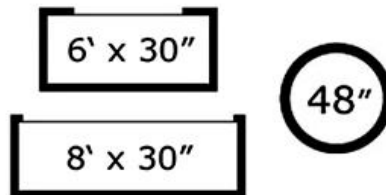

Table Skirt Sizing Diagrams:

14' Table Skirt coverage:

17' Table Skirt coverage:

21' Table Skirt coverage:

All of our table skirt rentals include plastic clips (based on table type/size):

1"

1"-2.5"