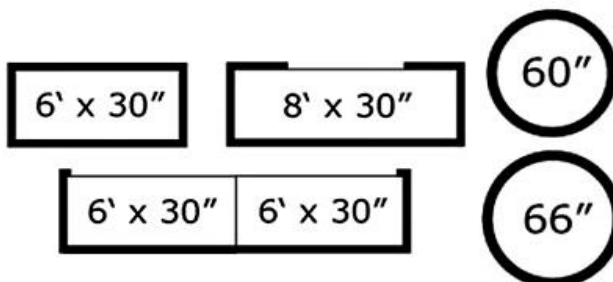

Table Skirt Sizing Diagrams:

14' Table Skirt coverage:

17' Table Skirt coverage:

21' Table Skirt coverage:

All of our table skirt rentals include plastic clips (based on table type/size):

1"

1"-2.5"