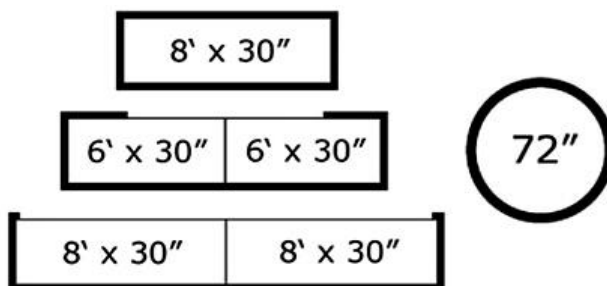

Table Skirt Sizing Diagrams:

14' Table Skirt coverage:

17' Table Skirt coverage:

21' Table Skirt coverage:

All of our table skirt rentals include plastic clips (based on table type/size):

1"

1"-2.5"